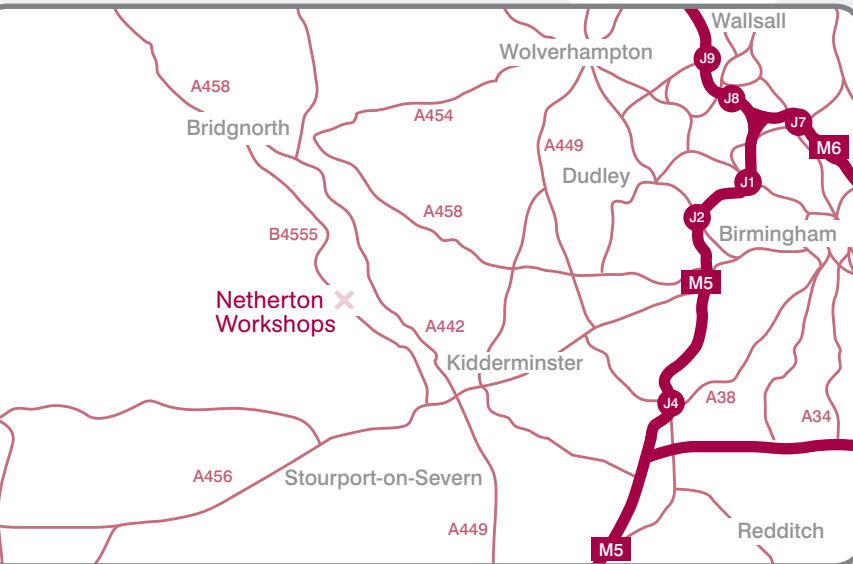

## The Location

- The workshops are located off the B4555 to the south of the village of Highley and approximately 7 miles south of Bridgnorth.

Unit	Size (sq ft)
1	1,496
2	1,017
3	1,001
4	1,001
5	1,492
	<b>6,007</b>