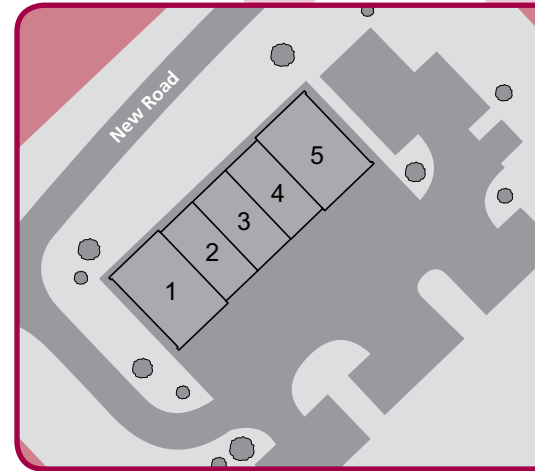

Netherton Workshops

The Site

- 5 workspace units ranging from 1,001 to 1,496 sq ft.
- Each unit contains office, production area and w.c. accommodation.
- Each unit can be accessed via a goods loading door to the production area or separate personnel doors.
- Each unit has production area heaters and 3-phase electricity supply.
- There are designated parking spaces, landscaped areas and a site security barrier.

The Details

- Flexible terms available.
- Internal Repairing Agreements.
- Competitive rents.

The Location

- The workshops are located off the B4555 to the south of the village of Highley and approximately 7 miles south of Bridgnorth.

Unit	Size (sq ft)
1	1,496
2	1,017
3	1,001
4	1,001
5	1,492
	6,007